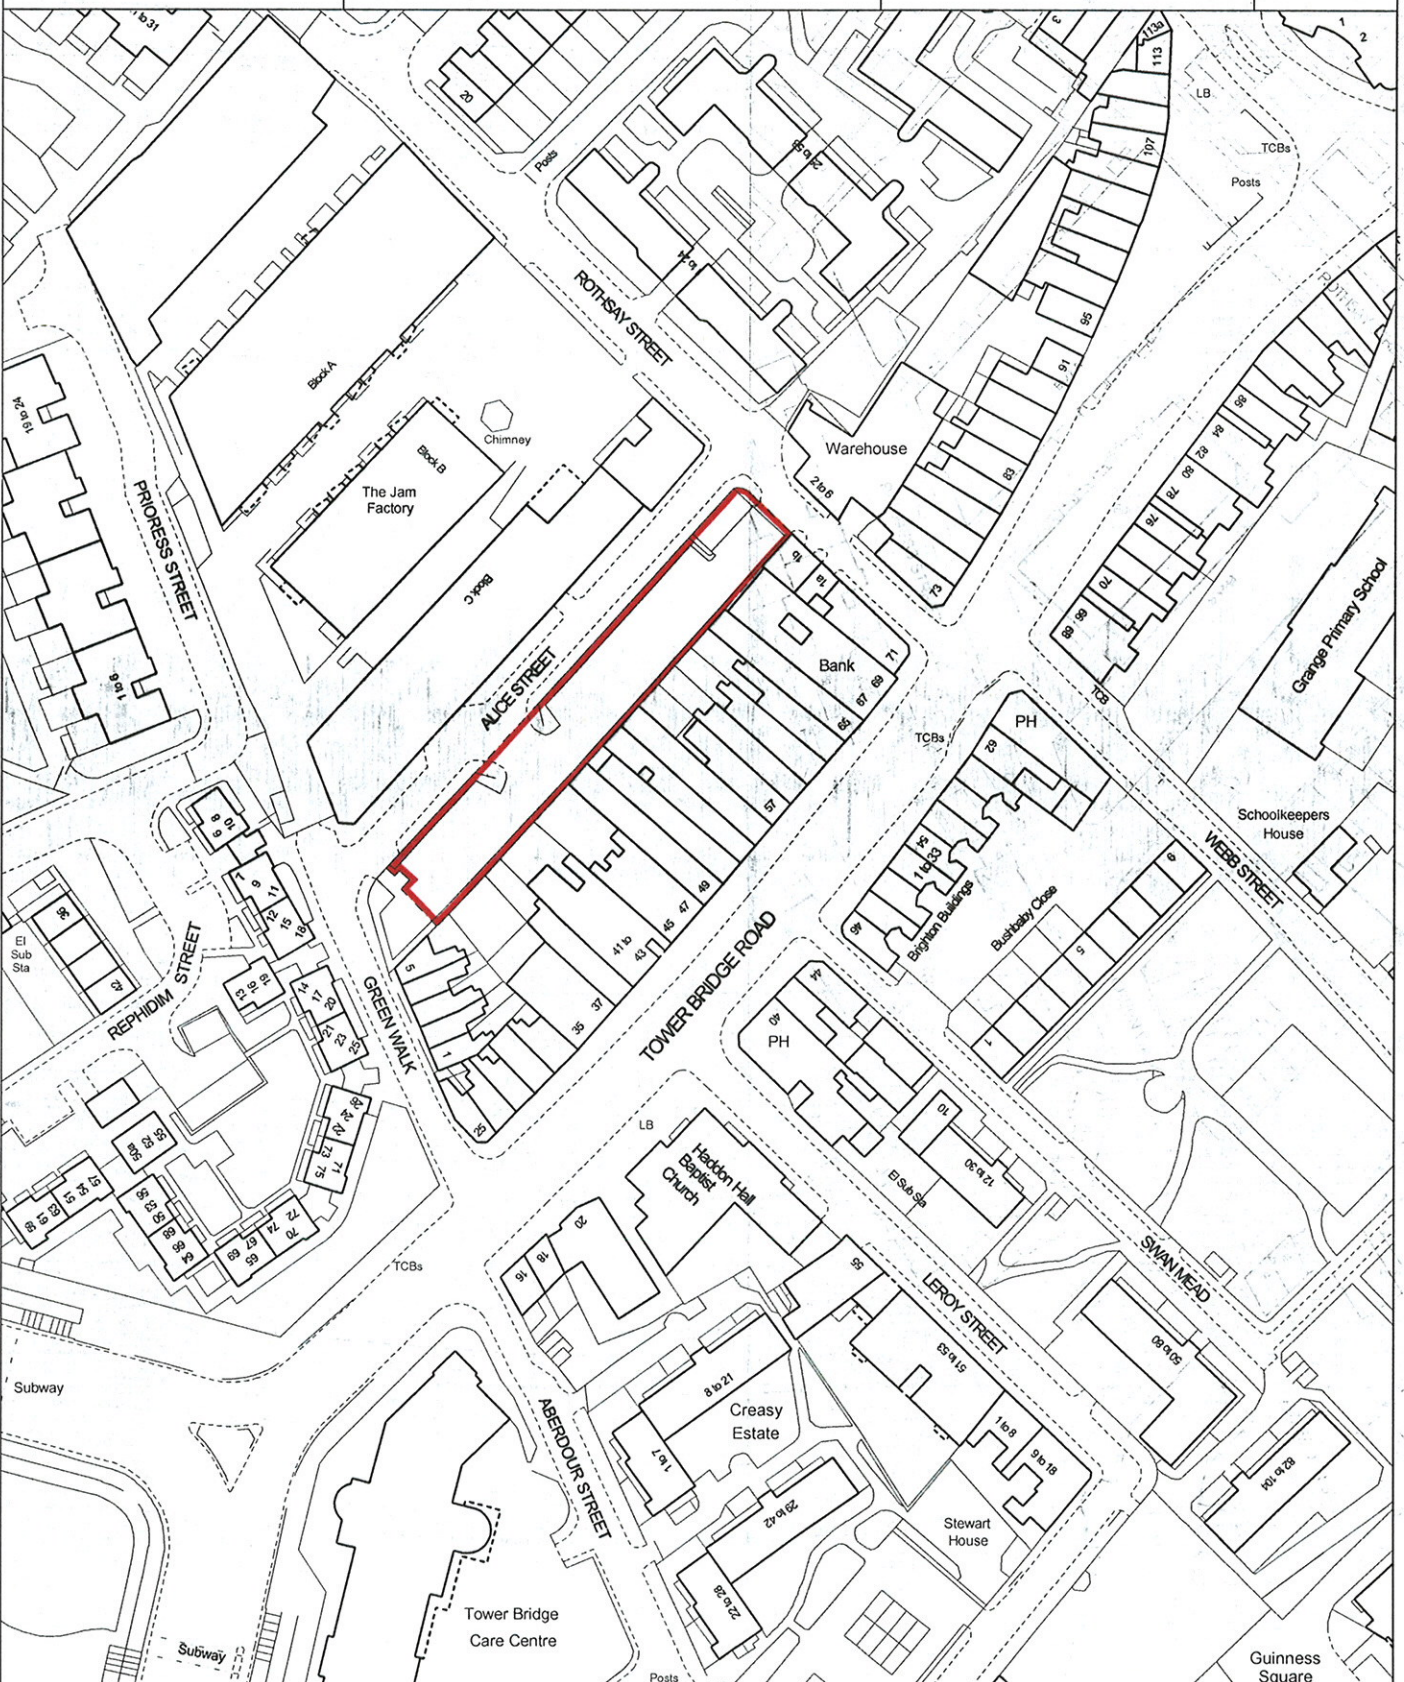

Draft pdf source

TITLE: Alice Street Car Park, SE1.

DRAWING No. LBS_0275

DRAWN BY. MMANKTELOW
Property Division

DATE. 17/8/2007

Reproduced from the Ordnance Survey mapping with the permission of the Controller of Her Majesty's Stationery Office. Crown copyright. Unauthorised reproduction infringes Crown copyright and may lead to prosecution or civil proceedings. (London Borough of Southwark / Licence No. LA086541)

Original Scale - 1:1250

Subject to variation when reproduced from an Adobe pdf source

NOT FOR LEGAL USE

08050 - Alice Street, London SE1
sketch proposal