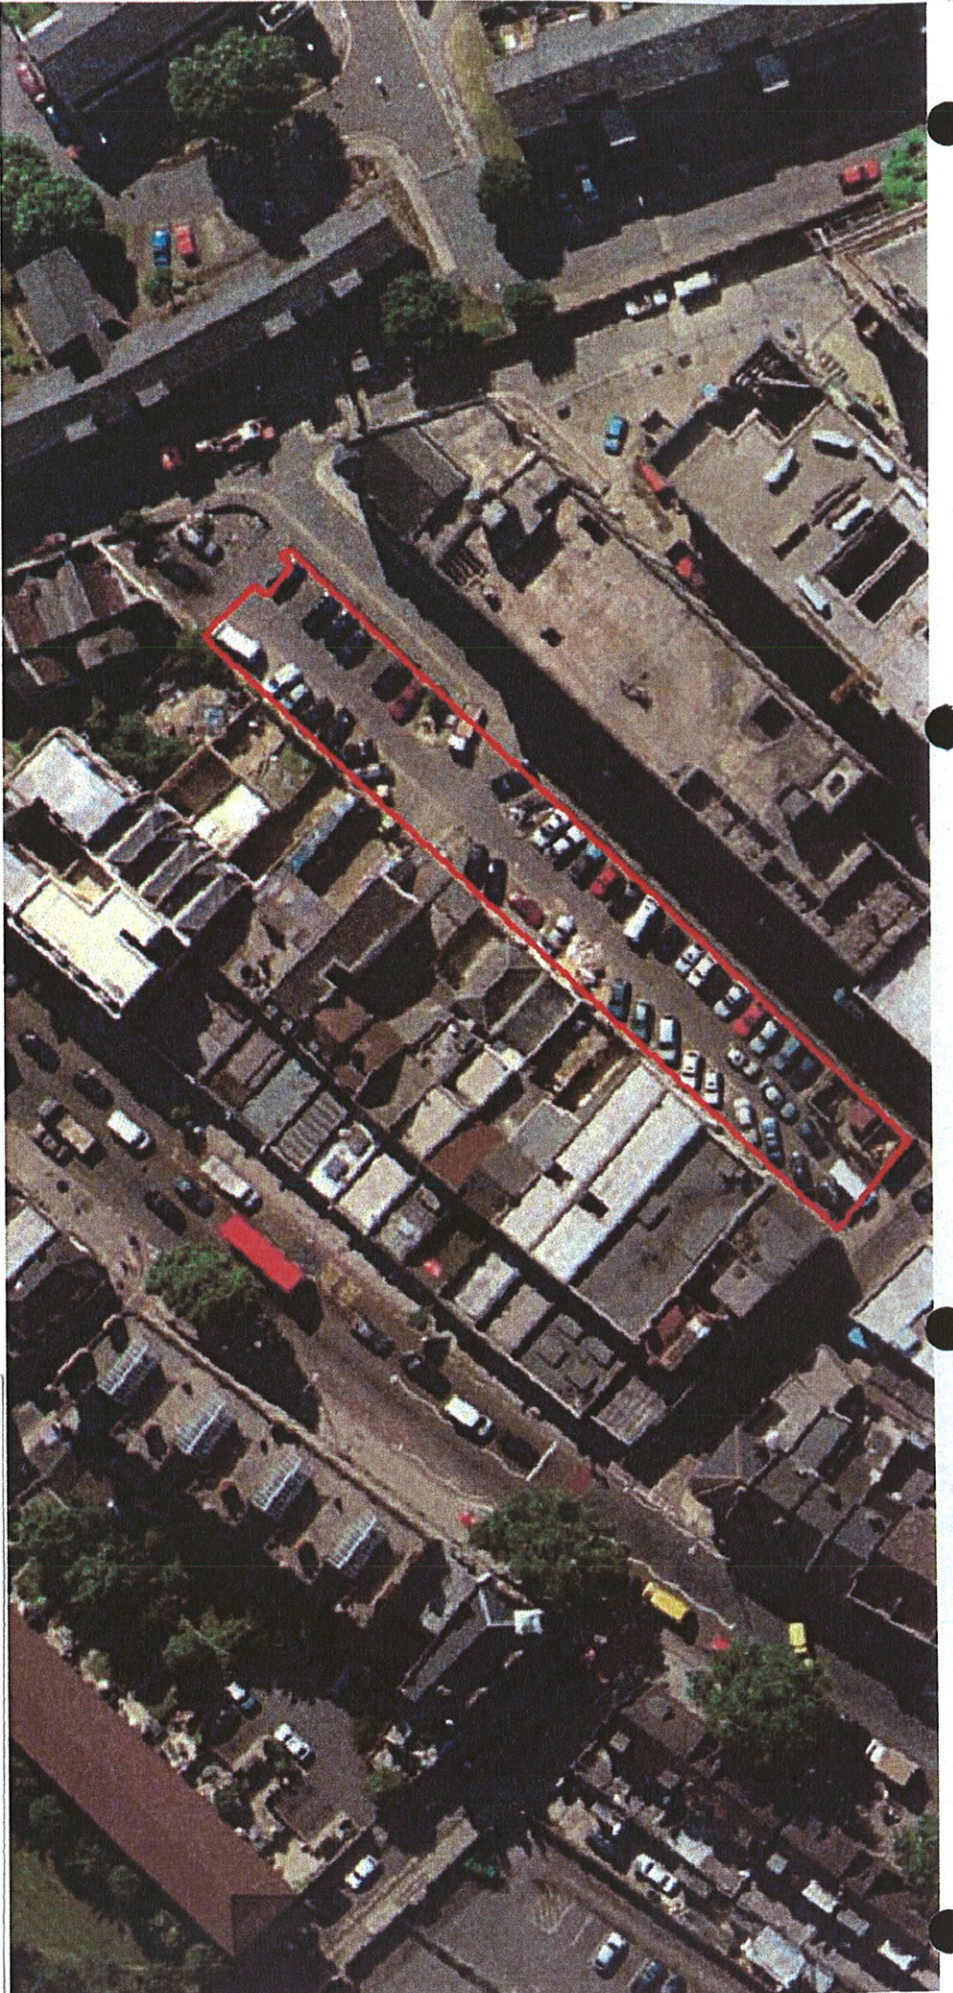

Draft pdf source

TITLE: Alice Street Car Park, SE1.

DRAWING No. LBS_0275

DRAWN BY. MMANKTELOW
Property Division

DATE. 17/8/2007

Reproduced from the Ordnance Survey mapping with the permission of the Controller of Her Majesty's Stationery Office. Crown copyright. Unauthorised reproduction infringes Crown copyright and may lead to prosecution or civil proceedings. (London Borough of Southwark / Licence No. LA086541)

Original Scale - 1:1250

Subject to variation when reproduced from an Adobe pdf source

NOT FOR LEGAL USE

08050 - Alice Street, London SE1
sketch proposal